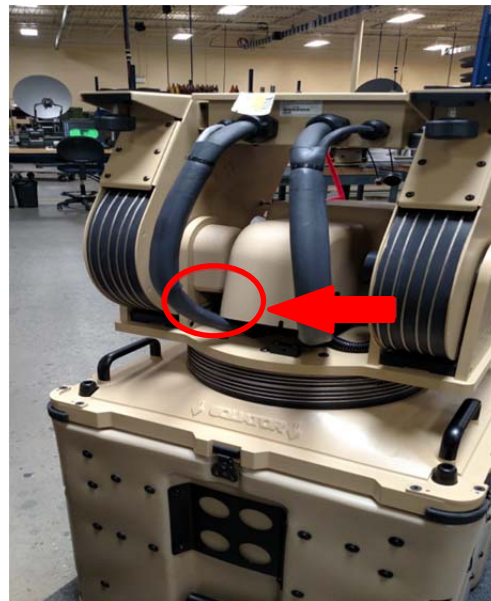

Antenna Serial Numbers

The AvL serial number can be found on the pedestal of each system. The two locations are determined by antenna style.

If the antenna is mounted onto a pallet, the AvL serial number can be found on the pallet as shown in Figure 1.

Figure 1

On all other antenna systems, the AvL serial number is located on the elevation drum plate next to the az/el cover. See example photos in Figure 2.

Figure 2