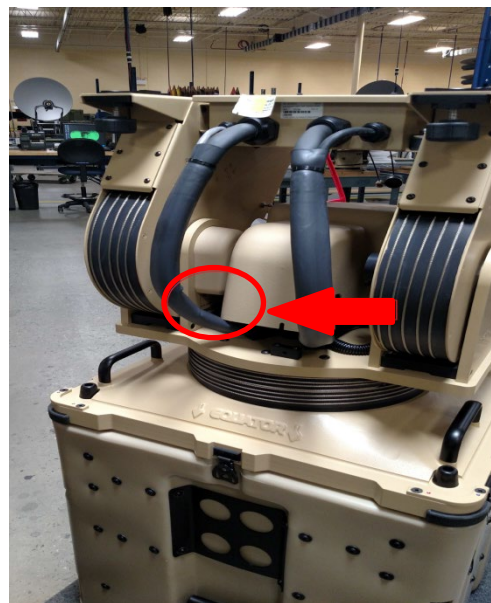

Antenna Serial Numbers

The AvL serial number can be found on the pedestal of each system. The two locations are determined by antenna style.

If the antenna is mounted onto a pallet, the AvL serial number can be found on the pallet as shown in Figure 1.

Figure 1

On all other antenna systems, the AvL serial number is located on the elevation drum plate next to the az/el cover. See example photos in Figure 2.

Figure 2